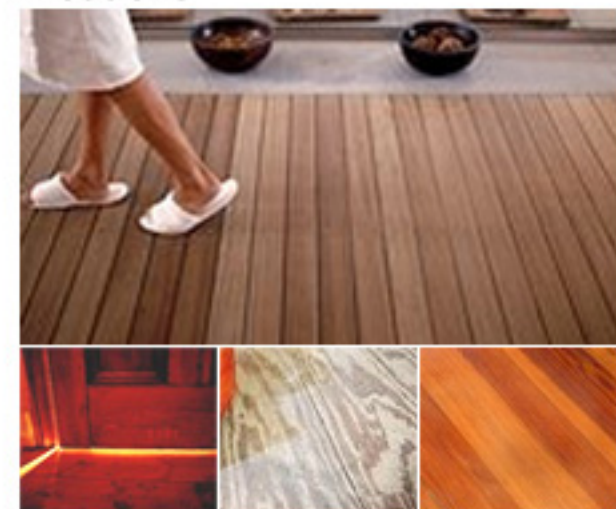

Product's

NEW QUICKSTEP RANGES 2005 CLICK HERE FOR DETAILS
DELIVERY COSTS REDUCED : NOW £19.95...FREE

- NEXT DAY DELIVERY
- BRAND LEADER IN LAMINATES
- UNBEATABLE PRICING GUARANTEED
- 10-15 YEAR WEAR WARRANTY
- AUTHENTIC REAL WOOD LOOK
- FULL RANGE OF FLOORING AND ACCESSORIES AVAILABLE